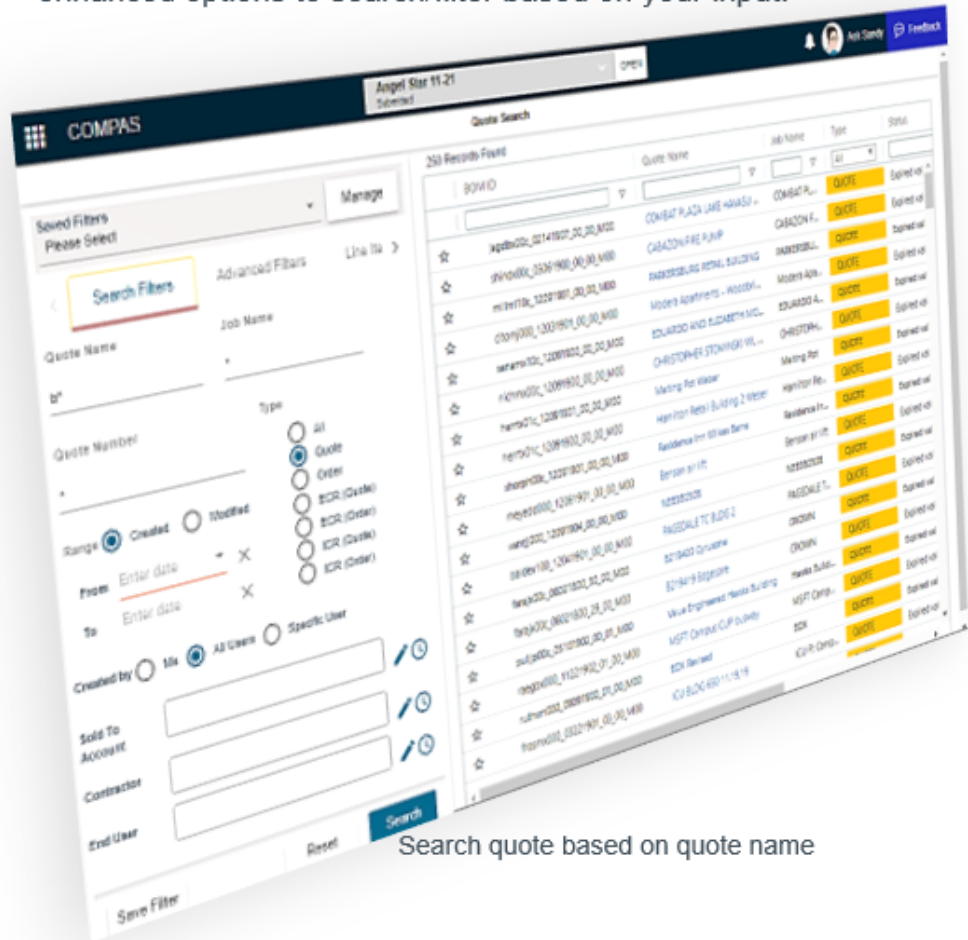

Advance Search in COMPAS Go

COMPAS Release Update, November 2019

Do you want a quote information in COMPAS? COMPAS gives you enhanced options to search/filter based on your input.

Search quote based on quote name

Features:

- Search quote / order you need in COMPAS Go
- There are 3 flavors of filtering the required quote for you.
 - Basic Search Filter [based on quote/job name, order #, date, user, quote type]
 - Advanced Filter [based on sales review, job status, opportunity]
 - Line item based [based on family, sub-family, products]