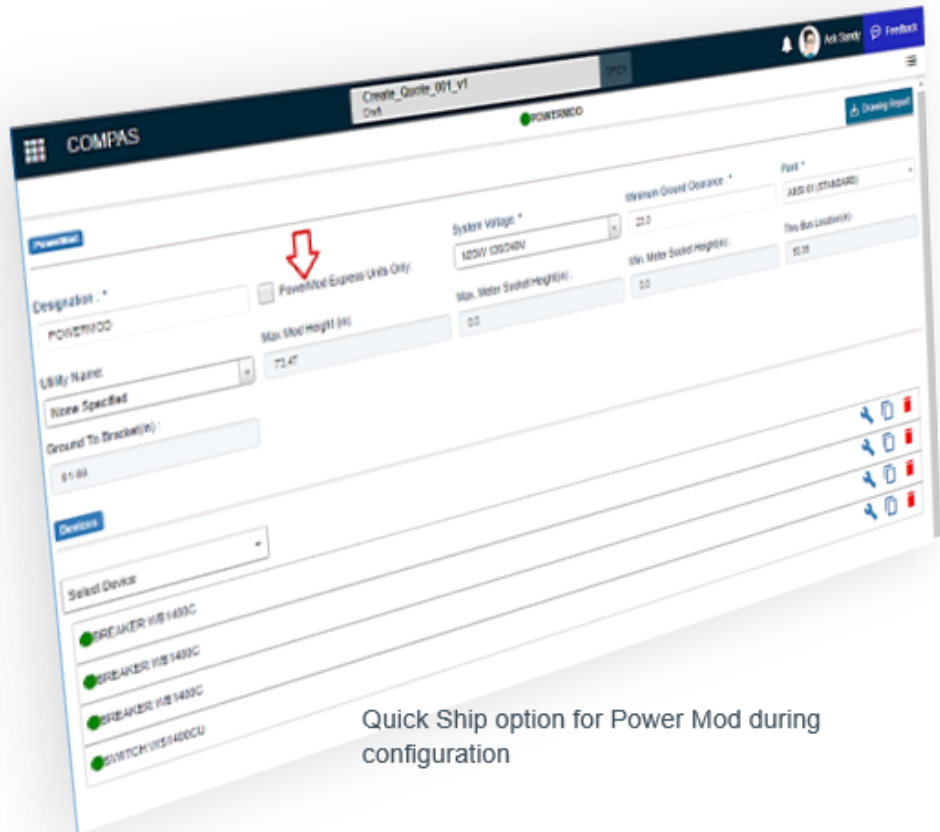

Quick Ship enhancement for PowerMod in COMPAS Go

COMPAS Release Update, *December 2019*

Enhancement for Power Mod stock orders and express/quick ship orders

Quick Ship option for Power Mod during configuration

Features:

- Express shipment option during configuration of Power Mod
- Request for quick ship against individual child lines
- Customized shipment selection option with standard and quick ship
- Dependency of complete shipment taken out. Eligible child lines can be dispatched separately