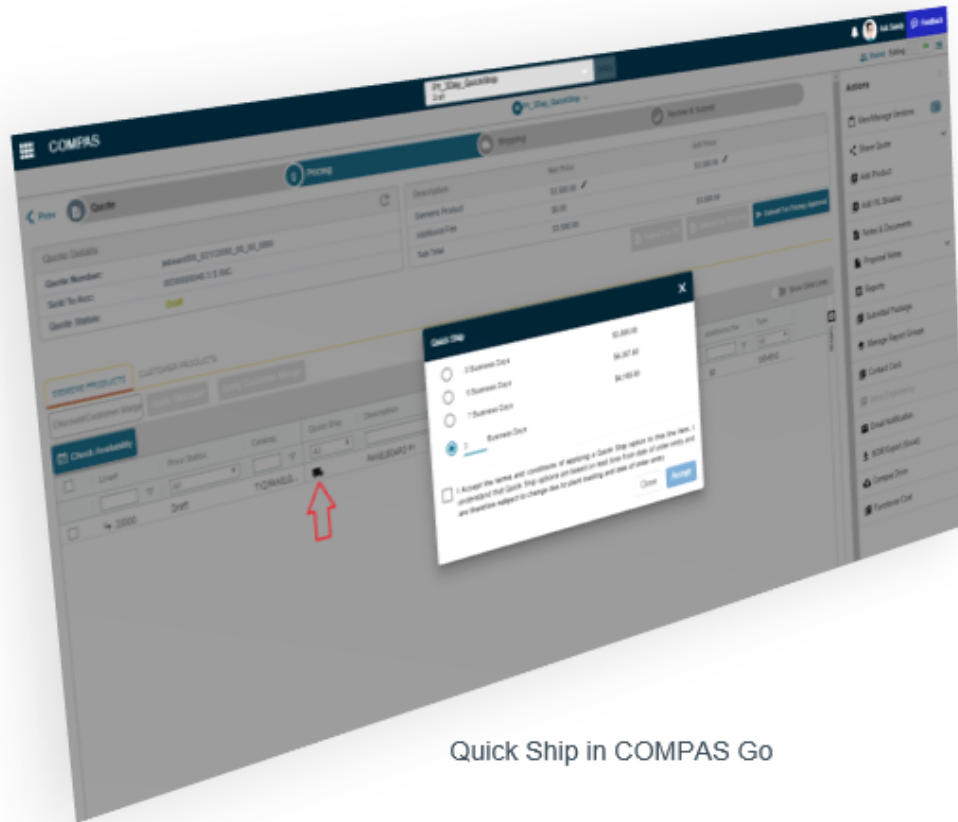

# Panelboard 3 day Quickship is back

COMPAS Release Update, February 2020

Exclusive 3 days quick ship for P1 standard Panelboard is back.  
Order now in COMPAS Go!!!

Quick Ship in COMPAS Go

## Offer Basics:

- Customer needs to submit a quickship for a COMPAS Go quote
- Special 3 days quickship is for P1 standard panelboard non weatherproof only
- Get the quickship initiated in the pricing tab against the P1 panelboard using 
- Shipment business days is solely based on your selection in COMPAS Go